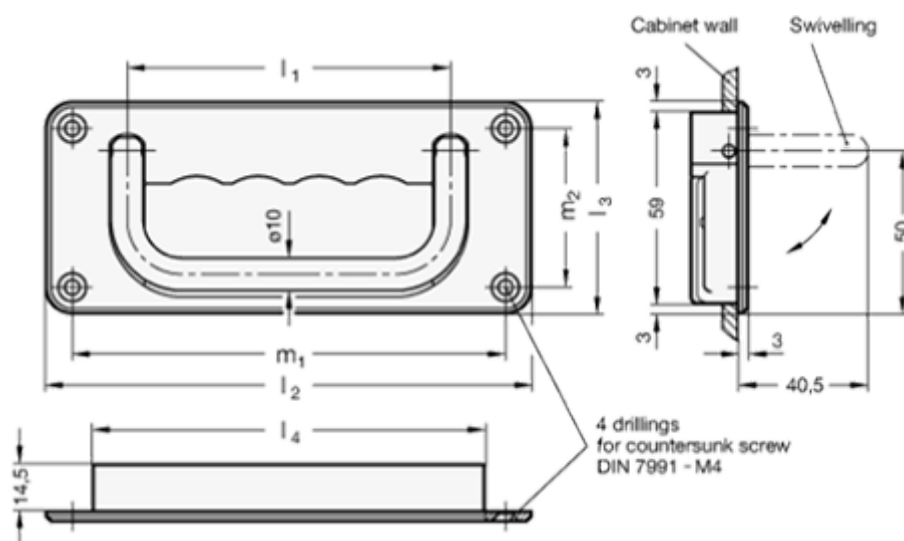

Article number: 204258100NISWB
 Description: E+G Folding handle
 GN 425.8-100-NI-SW-B

Measures

= -	l2	= 150
= -	l3	= 65
= -	l4	= 121
= -	l5	= 122
= -	l6	= 60
= -	m1	= 134
= -	m2	= 49
l1 = 100	Type =	GN 425.8-100-NI-SW-B

Weight (g) = 341